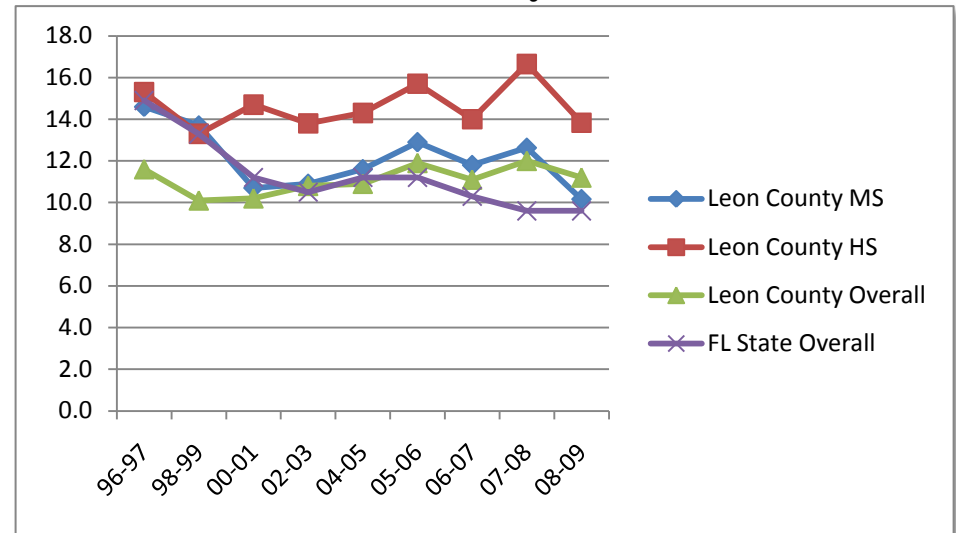

Students Absent 21+ Days

Indicator:

The percentage of Leon County middle and high school students from the total enrollment who were absent 21 or more days during the school year; plus overall absentee rates for Leon County and Florida.

Commentary:

The percentage of students absent 21 or more days during the school year is generally larger among high school (HS) than middle school (MS) students. Leon County high school absenteeism fluctuates slightly year to year but overall has remained fairly constant at an average of 14.4%. Leon County middle school absenteeism averaged 10.8% between 2000 and 2003, peaked in 2005-06, but has since dropped dramatically to an all time low of 10.2% in 2008-09. While the average percentage for all Florida students (all grade levels) has been in decline since 1996, absenteeism rose in Leon County from 2000-08 and overall has been higher than state rates since 2005.

Source(s):

Florida Department of Education (DOE), Florida School Indicators Reports (FSIRs), <http://www.fldoe.org/eias/eiaspubs/fsir.asp>

Note: Florida School Indicators Reports (FSIRs) for school, district and state data are published by Florida DOE each year. Archive data varies somewhat from more recent data, requiring re-organization and collation interventions. Regular fact checking is recommended.

Chart 1: Leon County and Florida % Absent

Table 1: Leon County and Florida % Absent

	96-97	98-99	00-01	02-03	04-05	05-06	06-07	07-08	08-09
Leon County MS	14.6	13.7	10.7	10.9	11.6	12.9	11.8	12.6	10.2
Leon County HS	15.3	13.3	14.7	13.8	14.3	15.7	14.0	16.7	13.8
Leon County Overall	11.6	10.1	10.2	10.8	10.9	11.9	11.1	12.0	11.2
FL State Overall	14.9	13.3	11.2	10.5	11.2	11.3	10.3	9.6	9.6